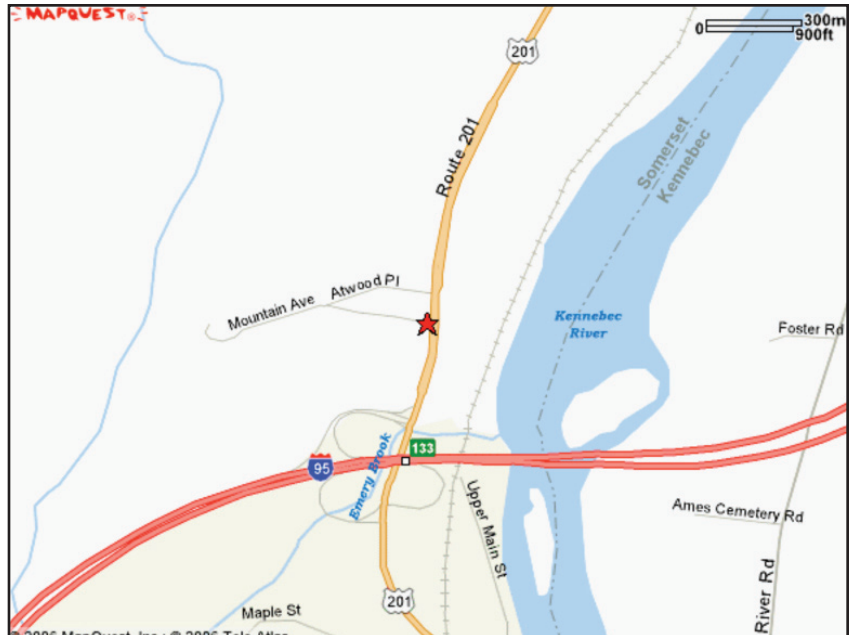

## ME Dept. of Transportation Safety and Performance Training Center

10 Mountain View Avenue  
Fairfield, Maine 04937  
207-453-7377

## Driving to Maine Dept. of Transportation

### From South:

1. Take I-95 North to EXIT 133 (Rte 201)
2. At the bottom of the exit turn right and go under I-95
3. The next left is Mountain Avenue
4. The building is on the corner of Mountain Ave. and Rte 201

### From North

1. Take I-95 South
2. Take Route 201 EXIT 133
3. At the bottom of the exit take a left.
4. The training center is on the left at the corner of Route 201 and Mountain Avenue.

*Maine Dept. of Transportation • Fairfield, ME*