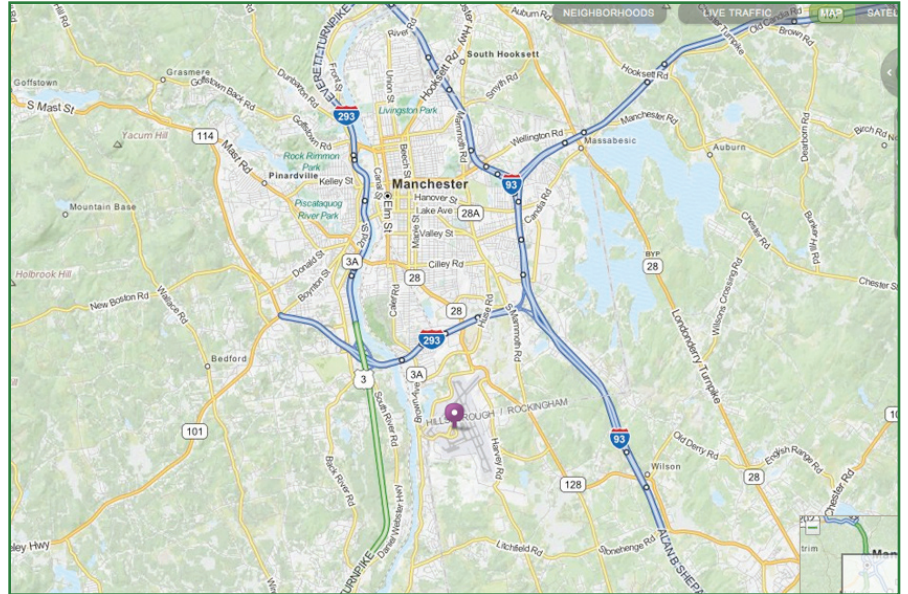

175 Ammon Drive
Manchester, N.H. 03103-3308

800.449.6742

Driving to The Ammon Center

From Interstate 93 North & South

From the North or South, take Interstate 93 to Interstate 293 North/NH Route 101 West to the FE Everett Turnpike South. Take Exit 13 (Raymond Wieczorek Drive - Toll-Free) off the FE Everett Turnpike and follow directional signs to the airport. Just past the underpass with Welcome sign turn left onto Ammon Drive. Follow to stop sign and continue straight into the Ammon Center parking lot.

From US Route 3/FE Everett Turnpike North and South (US Route 3 becomes FE Everett Turnpike in Nashua, NH) Follow to stop sign and continue straight into the Ammon Center parking lot.

From the South, take US Route 3/FE Everett Turnpike to Exit 13 (Raymond Wieczorek Drive - Toll-Free) and follow directional signs to the airport. Just past the underpass with Welcome sign turn left onto Ammon Drive. Follow to stop sign and continue straight into the Ammon Center parking lot.

From the North, take FE Everett Turnpike to Exit 13 (Raymond Wieczorek Drive - Toll-Free) and follow directional signs to the airport. Just past the underpass with Welcome sign turn left onto Ammon Drive. Follow to stop sign and continue straight into the Ammon Center parking lot.

From N.H. Route 101 East & West

From the East, take NH Route 101 to Interstate 93 South to Interstate 293 North/NH Route 101 West to the FE Everett Turnpike South. Take Exit 13 (Raymond Wieczorek Drive - Toll-Free) off the FE Everett Turnpike and follow directional signs to the airport. Just past the underpass with Welcome sign turn left onto Ammon Drive. Follow to stop sign and continue straight into the Ammon Center parking lot.