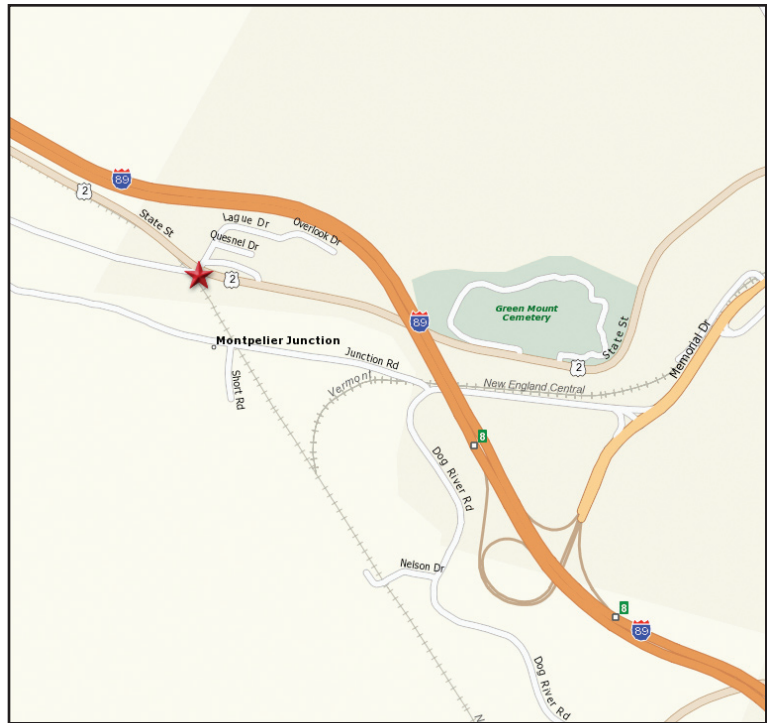

TRAINING INSTITUTE  
EDUCATION CENTER

a cooperative program of Keene State College  
and the U.S. Department of Labor, OSHA

**Northeast Regional Safety Academy  
(AGC-VT)**  
3 Graves Street  
Montpelier, VT 05601  
(802) 223-2374

## Driving to AGC-VT

### From 89N or 89S:

1. From interstate 89 take Exit 8 which feeds onto Memorial Drive (travelling East).
2. Take the third left onto Bailey Avenue
3. Proceed to the next traffic light.
4. Turn left onto Route 2/ State Street. This will take you right past our office on Route 2 towards Middlesex.
5. Graves Street is your first left off Route 2 (about 1 mile past the office). You will immediately go over a set of railroad tracks and NERSA is the first building on the right..