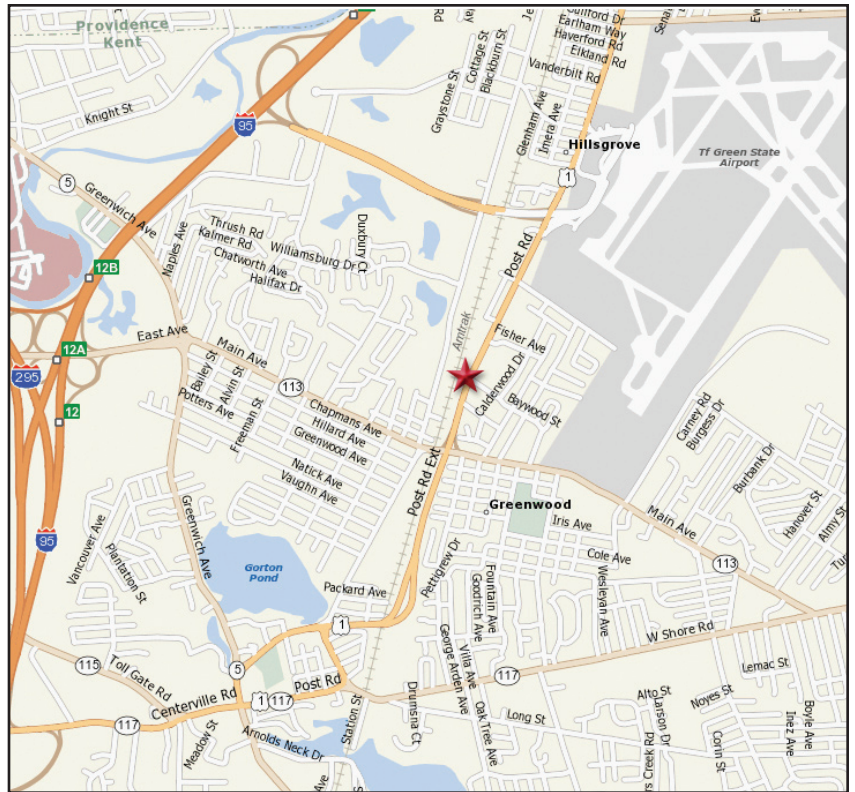

TRAINING INSTITUTE  
EDUCATION CENTER

**OSHA**  
**NEW ENGLAND**

a cooperative program of Keene State College  
and the U.S. Department of Labor, OSHA

**New England Institute of Technology**  
2480 Post Road  
Warwick, RI

## Driving to NEIT

### Center for Technologies Building (Classrooms = CT) 2480 Post Road

1. South or North on Route 95 take Exit 13, T.F. Green Airport
2. From the Airport connector, take Post Road (US Route 1)
3. Bear Right at the end of the ramp and follow approximately 1 mile.
4. The Center for the Technologies is located on the left. You can identify the building by the two flagpoles on the roof. Parking is available in the rear of the building. Enter through the rear entrance