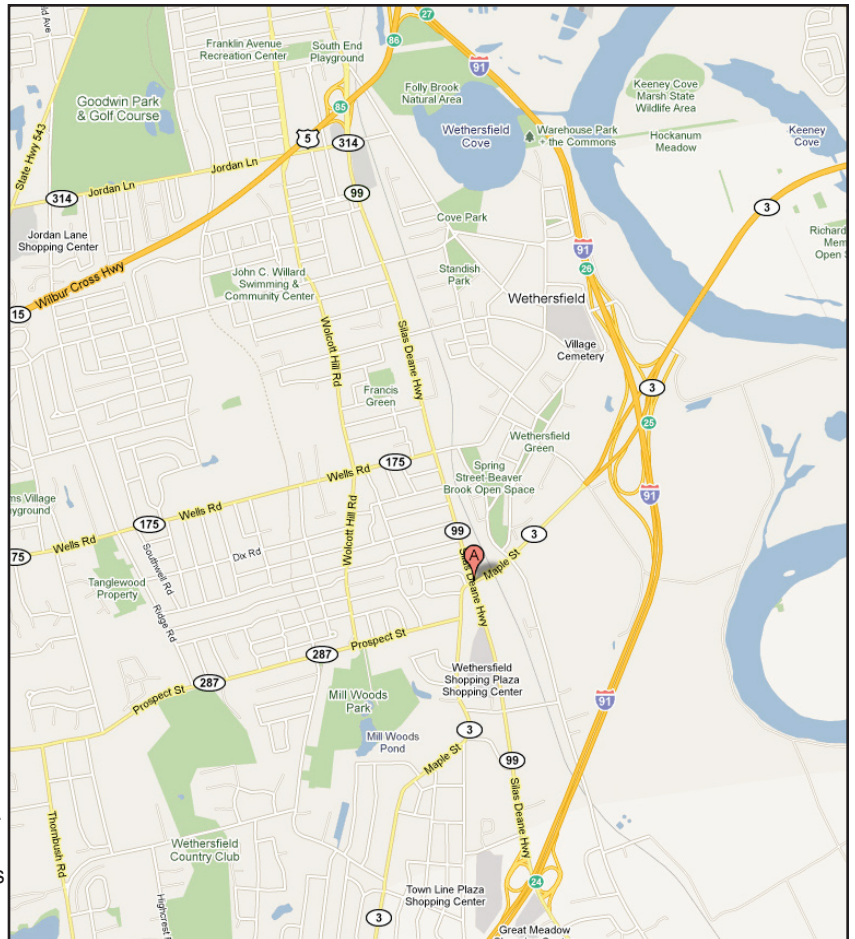

From South; (I-84 to I-691 or from I-95)

- * Take 1-91 North.
- * Take exit 24
- * go right at the end of the exit ramp onto the Silas Deane Highway (Rt. 99); you're heading north.
- * At the 5th traffic light take a right onto Rt. 3 at the Sunoco station (less than 2 miles)
- * Then take a left into our parking lot at the 2nd driveway at the rear of the building.

Our building is pale yellow with green trim; onestory facing the Silas Deane Highway; has a large 912 on the green trim, on Rt. 99. If you cross the railroad track you've passed our building.

From Hartford:

- * Take 1-91 South to Wethersfield
- * take exit 25s.
- * Go right at the end of the exit ramp onto Rt. 3.
- * Go through two traffic lights, passing Spring St. on your right, cross over the railroad track
- * take the next right into our parking lot (the driveway is at the rear of the building).

Our building is pale yellow with green trim; one-story (facing the Silas Deane Highway); large 912 on the green trim, on Rt. 99. If you cross the Silas Deane Highway, you've gone too far.

Enter the building via the covered side entrance with the single door. Climb the few stairs, go to the right, then again to the next right to Suite 112, CCIA | AGC of CT.