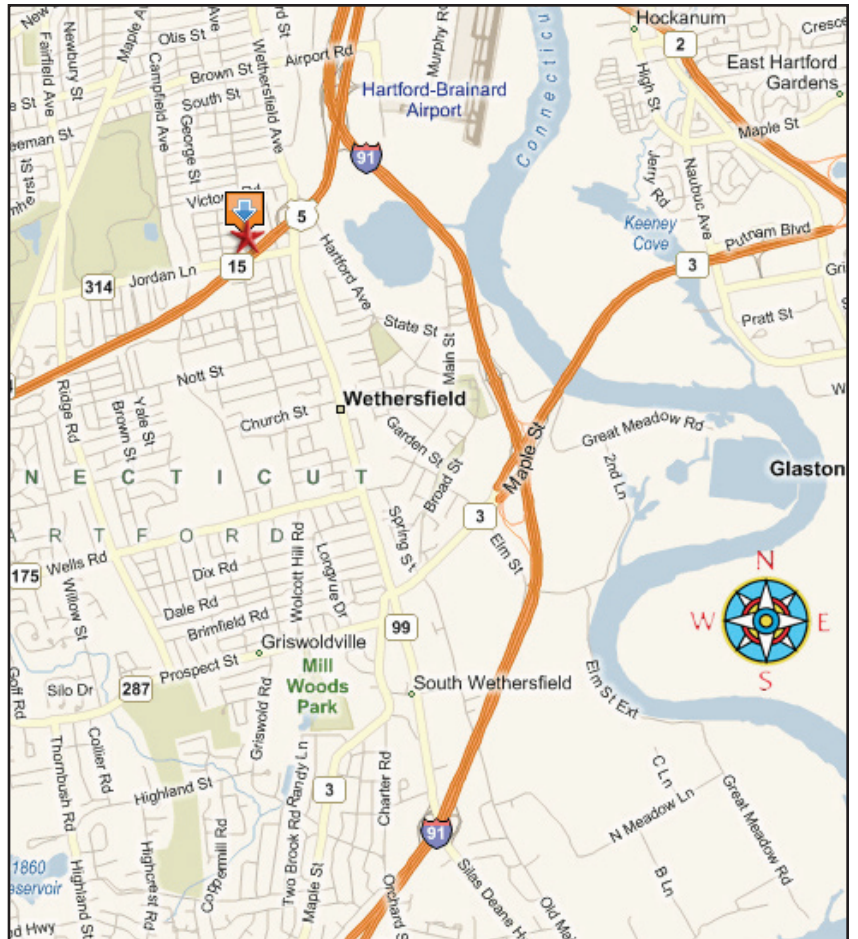

TRAINING INSTITUTE
EDUCATION CENTER

OSHA
NEW ENGLAND

a cooperative program of Keene State College
and the U.S. Department of Labor, OSHA

CONN-OSHA

38 Wolcott Hill Road
Wethersfield CT 06109

800-449-OSHA (6742)

PHOTO ID Required

Driving to CONN-OSHA

From North/South:

1. Route I-91 North or South to Exit 28 (Route 5/15 South)
 2. Take first exit, Exit 85 (Route 99 south, Silas Deane Highway)
 3. At first traffic light, take right onto Jordan Lane.
 4. At Stop sign, turn right onto Wolcott Hill Road
 5. Take second right into commuter parking lot.
 6. Our building is located on the right.
 7. Go to the back of the building. T
- The visitors Entrance is on the right at the far end of the building.

Conference Room C & D

CONN-OSHA • Wethersfield, CT